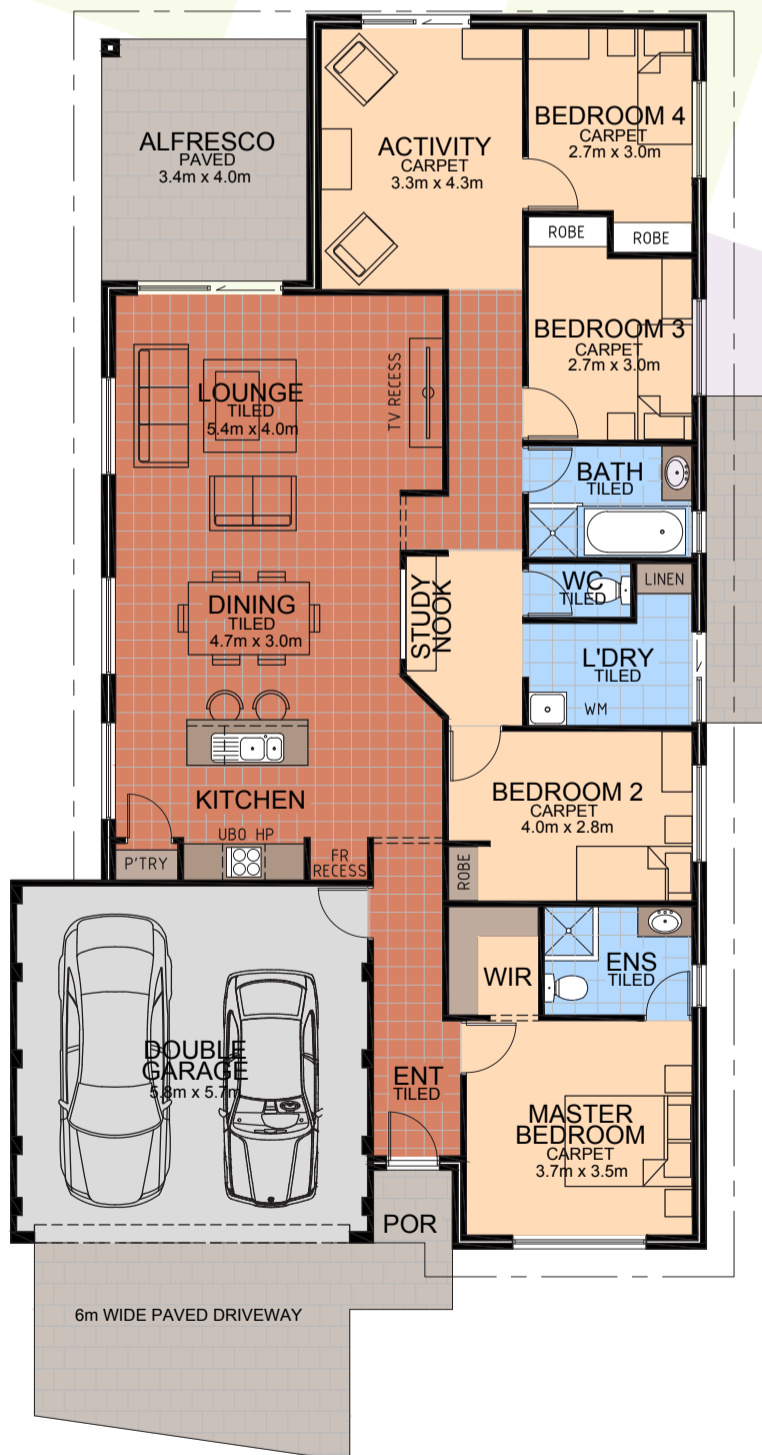

stop paying rent!

and get into your own home

Wellard

\$158,660

inclusions in our promotions

- double lock up garage
- tiled or laminated flooring to living areas
- carpets (with underlay) to bedrooms and theatre
- venetian blinds
- driveway & footpath brick paved
- rendered front elevation (of your choice)

we want you to enjoy getting into your better **first** home

chrome double towel rails & other accessories for your bathroom and ensuite

chrome flickmixers throughout the house

post or tight form bench tops